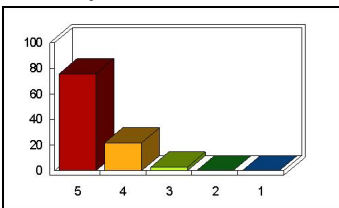

Response	Percent
5.00	81.08
4.00	16.22
3.00	2.70
2.00	0.00
1.00	0.00

TeachingMethods

Mean: 4.76

Response	Percent
5.00	78.38
4.00	18.92
3.00	2.70
2.00	0.00
1.00	0.00

PersonalObjectives

Mean: 4.84

Response	Percent
5.00	86.49
4.00	10.81
3.00	2.70
2.00	0.00
1.00	0.00

SimilarityToBrochure

Mean: 4.75

Response	Percent
5.00	80.56
4.00	13.89
3.00	5.56
2.00	0.00
1.00	0.00

Overall

Mean: 4.78

Response	Percent
5.00	81.08
4.00	16.22
3.00	2.70
2.00	0.00
1.00	0.00

Content

Mean: 4.78

Response	Percent
5.00	83.78
4.00	10.81
3.00	5.41
2.00	0.00
1.00	0.00

Delivery

Mean: 4.73

Response	Percent
5.00	75.68
4.00	21.62
3.00	2.70
2.00	0.00
1.00	0.00

Expertise

Mean: 4.86

Response	Percent
5.00	89.19
4.00	8.11
3.00	2.70
2.00	0.00
1.00	0.00