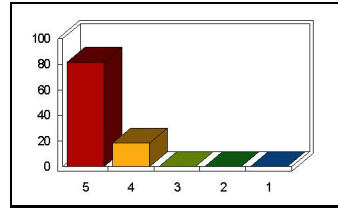

Response	Percent
5.00	83.78
4.00	10.81
3.00	5.41
2.00	0.00
1.00	0.00

Delivery

Mean: 4.73

Response	Percent
5.00	75.68
4.00	21.62
3.00	2.70
2.00	0.00
1.00	0.00

Expertise

Mean: 4.86

Response	Percent
5.00	89.19
4.00	8.11
3.00	2.70
2.00	0.00
1.00	0.00

CMI Education Attendee Satisfaction Report

Seminar Code: 8958PHO

Seminar Date: 10/21/2011

Speaker: Samara Fritchman

State: AZ

Topic: Ethics

Objectives

Mean: 4.80

Response	Percent
5.00	79.59
4.00	20.41
3.00	0.00
2.00	0.00
1.00	0.00

TeachingMethods

Mean: 4.82

Response	Percent
5.00	81.63
4.00	18.37
3.00	0.00
2.00	0.00
1.00	0.00

PersonalObjectives

Mean: 4.73

Response	Percent
5.00	73.47
4.00	26.53
3.00	0.00
2.00	0.00
1.00	0.00