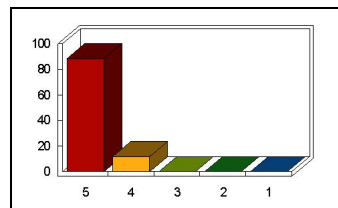

Response	Percent
5.00	79.59
4.00	20.41
3.00	0.00
2.00	0.00
1.00	0.00

TeachingMethods

Mean: 4.82

Response	Percent
5.00	81.63
4.00	18.37
3.00	0.00
2.00	0.00
1.00	0.00

PersonalObjectives

Mean: 4.73

Response	Percent
5.00	73.47
4.00	26.53
3.00	0.00
2.00	0.00
1.00	0.00

SimilarityToBrochure

Mean: 4.82

Response	Percent
5.00	81.63
4.00	18.37
3.00	0.00
2.00	0.00
1.00	0.00

Overall

Mean: 4.86

Response	Percent
5.00	85.71
4.00	14.29
3.00	0.00
2.00	0.00
1.00	0.00

Content

Mean: 4.88