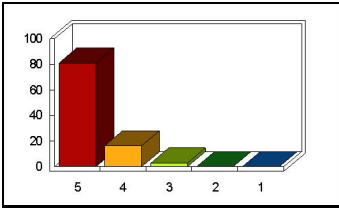

CMI Education Attendee Satisfaction Report

Seminar Code: 8958MES

Seminar Date: 10/20/2011

Speaker: Samara Fritchman

State: AZ

Topic: Ethics

Objectives

Mean: 4.78

Response	Percent
5.00	81.08
4.00	16.22
3.00	2.70
2.00	0.00
1.00	0.00