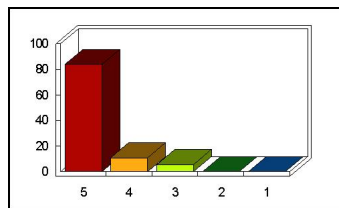

Response	Percent
5.00	81.08
4.00	16.22
3.00	2.70
2.00	0.00
1.00	0.00

TeachingMethods

Mean: 4.76

Response	Percent
5.00	78.38
4.00	18.92
3.00	2.70
2.00	0.00
1.00	0.00

PersonalObjectives

Mean: 4.84

Response	Percent
5.00	86.49
4.00	10.81
3.00	2.70
2.00	0.00
1.00	0.00

SimilarityToBrochure

Mean: 4.75

Response	Percent
5.00	80.56
4.00	13.89
3.00	5.56
2.00	0.00
1.00	0.00

Overall

Mean: 4.78

Response	Percent
5.00	81.08
4.00	16.22
3.00	2.70
2.00	0.00
1.00	0.00

Content

Mean: 4.78

Response	Percent
5.00	83.78
4.00	10.81
3.00	5.41
2.00	0.00
1.00	0.00

Delivery

Mean: 4.73

Response	Percent
5.00	75.68
4.00	21.62
3.00	2.70
2.00	0.00
1.00	0.00

Expertise

Mean: 4.86

Response	Percent
5.00	89.19
4.00	8.11
3.00	2.70
2.00	0.00
1.00	0.00