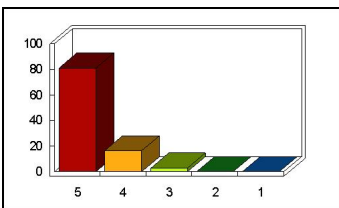

Response	Percent
5.00	81.08
4.00	16.22
3.00	2.70
2.00	0.00
1.00	0.00

TeachingMethods

Mean: 4.76

Response	Percent
5.00	78.38
4.00	18.92
3.00	2.70
2.00	0.00
1.00	0.00

PersonalObjectives

Mean: 4.84

Response	Percent
5.00	86.49
4.00	10.81
3.00	2.70
2.00	0.00
1.00	0.00

SimilarityToBrochure

Mean: 4.75

Response	Percent
5.00	80.56
4.00	13.89
3.00	5.56
2.00	0.00
1.00	0.00

Overall

Mean: 4.78

Response	Percent
5.00	81.08
4.00	16.22
3.00	2.70
2.00	0.00
1.00	0.00

Content

Mean: 4.78