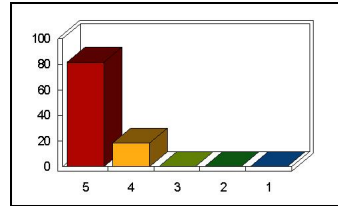

Response	Percent
5.00	79.59
4.00	20.41
3.00	0.00
2.00	0.00
1.00	0.00

TeachingMethods

Mean: 4.82

Response	Percent
5.00	81.63
4.00	18.37
3.00	0.00
2.00	0.00
1.00	0.00

PersonalObjectives

Mean: 4.73

Response	Percent
5.00	73.47
4.00	26.53
3.00	0.00
2.00	0.00
1.00	0.00

SimilarityToBrochure

Mean: 4.82

Response	Percent
5.00	81.63
4.00	18.37
3.00	0.00
2.00	0.00
1.00	0.00

Overall

Mean: 4.86

Response	Percent
5.00	85.71
4.00	14.29
3.00	0.00
2.00	0.00
1.00	0.00

Content

Mean: 4.88