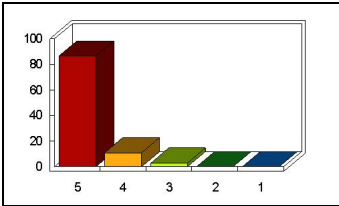

Response	Percent
5.00	81.08
4.00	16.22
3.00	2.70
2.00	0.00
1.00	0.00

TeachingMethods

Mean: 4.76

Response	Percent
5.00	78.38
4.00	18.92
3.00	2.70
2.00	0.00
1.00	0.00

PersonalObjectives

Mean: 4.84

Response	Percent
5.00	86.49
4.00	10.81
3.00	2.70
2.00	0.00
1.00	0.00

SimilarityToBrochure

Mean: 4.75

Response	Percent
5.00	80.56
4.00	13.89
3.00	5.56
2.00	0.00
1.00	0.00

Overall

Mean: 4.78

Response	Percent
5.00	81.08
4.00	16.22
3.00	2.70
2.00	0.00
1.00	0.00

Content

Mean: 4.78