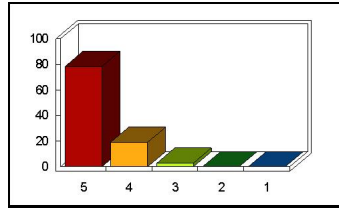

Response	Percent
5.00	81.08
4.00	16.22
3.00	2.70
2.00	0.00
1.00	0.00

TeachingMethods

Mean: 4.76

Response	Percent
5.00	78.38
4.00	18.92
3.00	2.70
2.00	0.00
1.00	0.00

PersonalObjectives

Mean: 4.84

Response	Percent
5.00	86.49
4.00	10.81
3.00	2.70
2.00	0.00
1.00	0.00