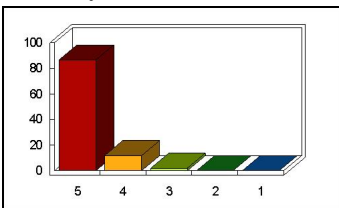

Delivery

Mean: 4.85

Response	Percent
5.00	86.54
4.00	11.54
3.00	1.92
2.00	0.00
1.00	0.00