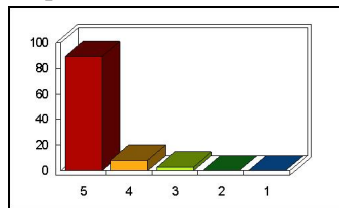

SimilarityToBrochure

Mean: 4.75

Response	Percent
5.00	80.56
4.00	13.89
3.00	5.56
2.00	0.00
1.00	0.00

Overall

Mean: 4.78

Response	Percent
5.00	81.08
4.00	16.22
3.00	2.70
2.00	0.00
1.00	0.00

Content

Mean: 4.78

Response	Percent
5.00	83.78
4.00	10.81
3.00	5.41
2.00	0.00
1.00	0.00

Delivery

Mean: 4.73

Response	Percent
5.00	75.68
4.00	21.62
3.00	2.70
2.00	0.00
1.00	0.00

Expertise

Mean: 4.86

Response	Percent
5.00	89.19
4.00	8.11
3.00	2.70
2.00	0.00
1.00	0.00