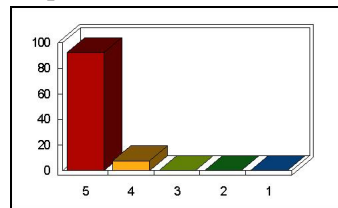

SimilarityToBrochure

Mean: 4.82

Response	Percent
5.00	81.63
4.00	18.37
3.00	0.00
2.00	0.00
1.00	0.00

Overall

Mean: 4.86

Response	Percent
5.00	85.71
4.00	14.29
3.00	0.00
2.00	0.00
1.00	0.00

Content

Mean: 4.88

Response	Percent
5.00	88.46
4.00	11.54
3.00	0.00
2.00	0.00
1.00	0.00

Delivery

Mean: 4.85

Response	Percent
5.00	86.54
4.00	11.54
3.00	1.92
2.00	0.00
1.00	0.00

Expertise

Mean: 4.92

Response	Percent
5.00	92.31
4.00	7.69
3.00	0.00
2.00	0.00
1.00	0.00