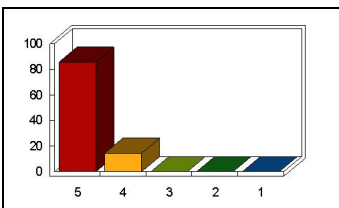

Response	Percent
5.00	79.59
4.00	20.41
3.00	0.00
2.00	0.00
1.00	0.00

TeachingMethods

Mean: 4.82

Response	Percent
5.00	81.63
4.00	18.37
3.00	0.00
2.00	0.00
1.00	0.00

PersonalObjectives

Mean: 4.73

Response	Percent
5.00	73.47
4.00	26.53
3.00	0.00
2.00	0.00
1.00	0.00

SimilarityToBrochure

Mean: 4.82

Response	Percent
5.00	81.63
4.00	18.37
3.00	0.00
2.00	0.00
1.00	0.00

Overall

Mean: 4.86

Response	Percent
5.00	85.71
4.00	14.29
3.00	0.00
2.00	0.00
1.00	0.00

Content

Mean: 4.88