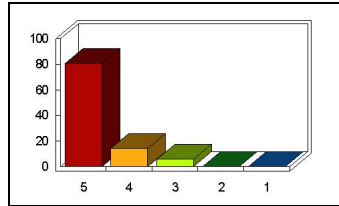

Response	Percent
5.00	81.08
4.00	16.22
3.00	2.70
2.00	0.00
1.00	0.00

TeachingMethods

Mean: 4.76

Response	Percent
5.00	78.38
4.00	18.92
3.00	2.70
2.00	0.00
1.00	0.00

PersonalObjectives

Mean: 4.84

Response	Percent
5.00	86.49
4.00	10.81
3.00	2.70
2.00	0.00
1.00	0.00

SimilarityToBrochure

Mean: 4.75

Response	Percent
5.00	80.56
4.00	13.89
3.00	5.56
2.00	0.00
1.00	0.00

Overall

Mean: 4.78

Response	Percent
5.00	81.08
4.00	16.22
3.00	2.70
2.00	0.00
1.00	0.00

Content

Mean: 4.78