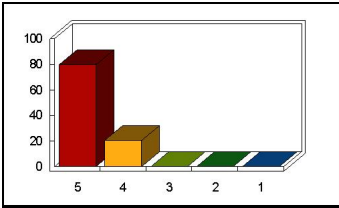

Response	Percent
5.00	83.78
4.00	10.81
3.00	5.41
2.00	0.00
1.00	0.00

Delivery

Mean: 4.73

Response	Percent
5.00	75.68
4.00	21.62
3.00	2.70
2.00	0.00
1.00	0.00

Expertise

Mean: 4.86

Response	Percent
5.00	89.19
4.00	8.11
3.00	2.70
2.00	0.00
1.00	0.00

CMI Education Attendee Satisfaction Report

Seminar Code: 8958PHO

Seminar Date: 10/21/2011

Speaker: Samara Fritchman

State: AZ

Topic: Ethics

Objectives

Mean: 4.80

Response	Percent
5.00	79.59
4.00	20.41
3.00	0.00
2.00	0.00
1.00	0.00

TeachingMethods

Mean: 4.82

Response	Percent
5.00	81.63
4.00	18.37
3.00	0.00
2.00	0.00
1.00	0.00

PersonalObjectives

Mean: 4.73

Response	Percent
5.00	73.47
4.00	26.53
3.00	0.00
2.00	0.00
1.00	0.00